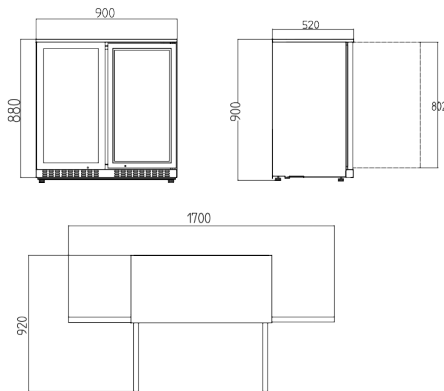

TECHNICAL DRAWING

WARRANTY
PARTS AND LABOR